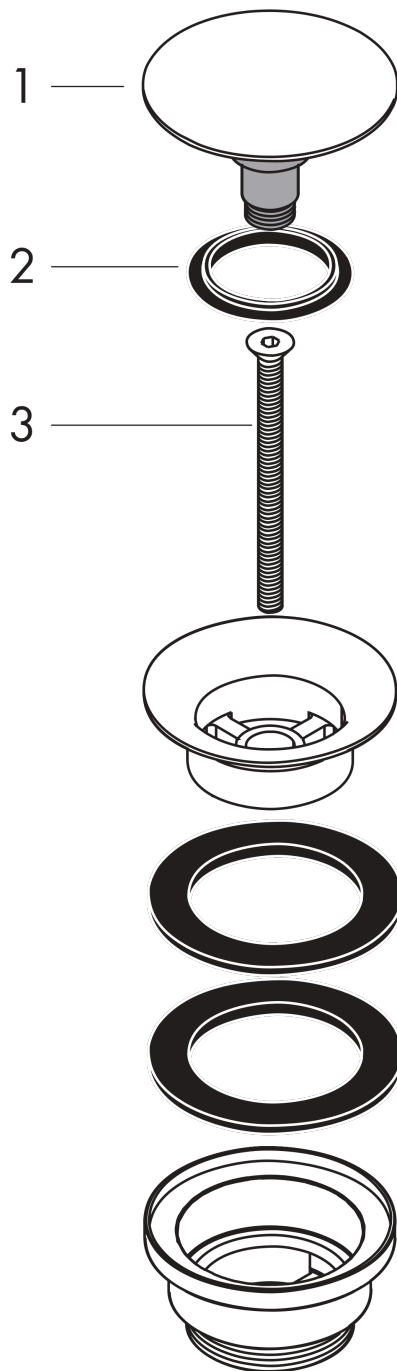

## Waste set push-open for basin and bidet mixers

Finish: **Polished Gold Optic** Article Number: **50100990**

#### product features

- operation with pressure plug
- for basins with overflow hole
- drain plug material brass
- connection dimension G 1 ¼
- with overflow

### Scale drawing

**Waste set push-open for basin and bidet mixers**

Finish: **Polished Gold Optic** Article Number: **50100990**

**Exploded Drawing**

Year of production: >11/16

**Waste set push-open for basin and bidet mixers**  
 Finish: **Polished Gold Optic** Article Number: **50100990**

**Spare part list**

Year of production: >11/16

| <b>Pos.</b> | <b>Description</b> | <b>Article Number</b> | <b>Price</b> | <b>PU</b> |
|-------------|--------------------|-----------------------|--------------|-----------|
| 1           | plug               | 97204990              | € 88,06      | 1         |
| 2           | seal               | 97205000              | € 5,36       | 1         |
| 3           | screw              | 98000000              | € 5,36       | 1         |