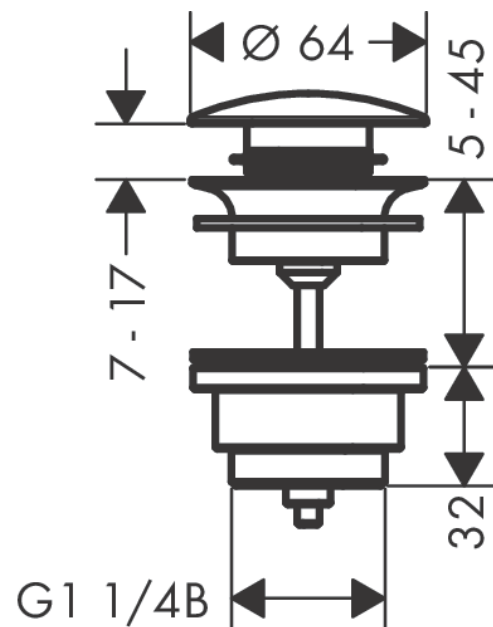

#### product features

- operation with pressure plug
- for basins with overflow hole
- drain plug material brass
- connection dimension G 1 ¼
- with overflow

### Scale drawing

**Waste set push-open for basin and bidet mixers**

Finish: **Polished Gold Optic** Article Number: **50100990**

**Exploded Drawing**

Year of production: >11/16

**Waste set push-open for basin and bidet mixers**  
 Finish: **Polished Gold Optic** Article Number: **50100990**